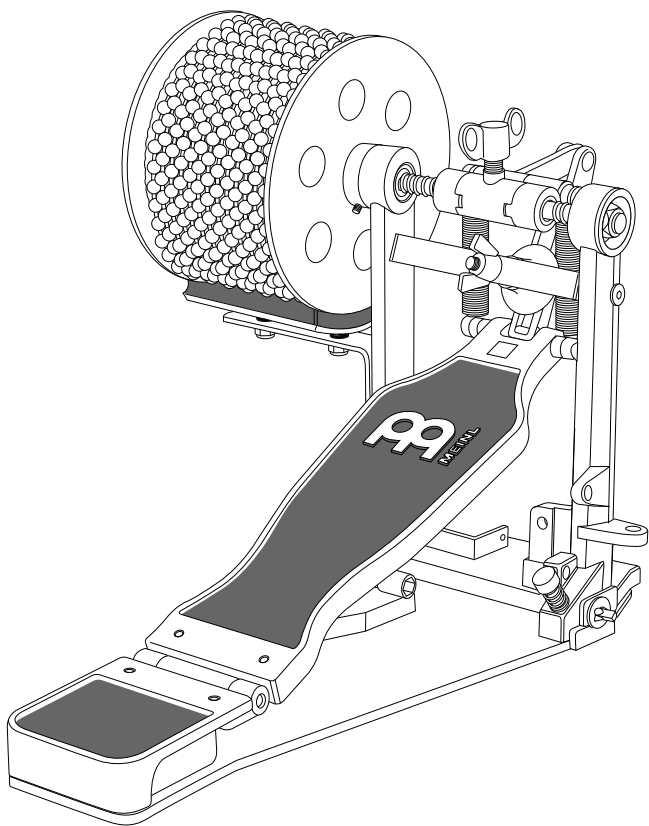

ASSEMBLY INSTRUCTION

FOOT CABASA
FCAS-L

1.

2.

3.

4.

5.

6.

7.

FOOT CABASA

FCAS-L

- Optional single or double-stroke setting
- 5 sound ports on each side for more volume
- Drum key included

Roland Meinl Musikinstrumente GmbH & Co. KG
Musik-Meinl-Str. 1, 91468 Gutenstetten, Germany
info@meinlpercussion.com
meinlpercussion.com