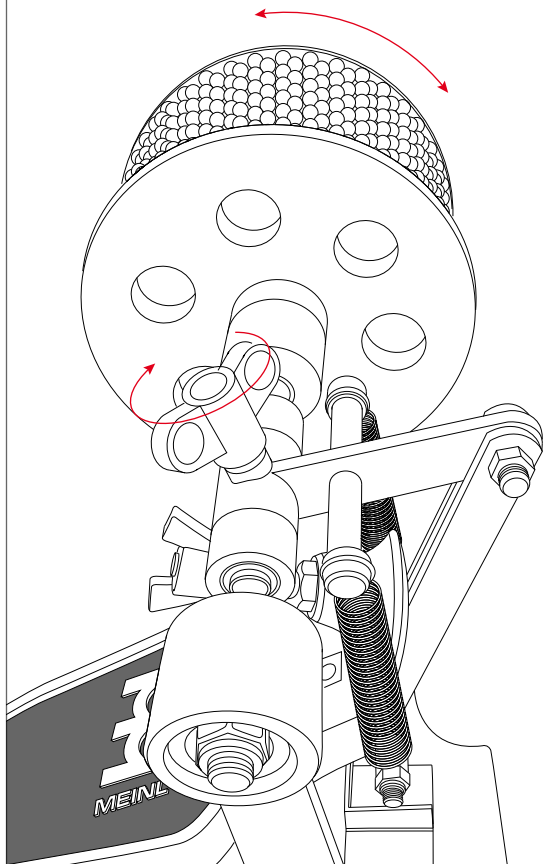

ASSEMBLY INSTRUCTION

FOOT CABASA
FCAS-L

1.

2.

3.

4.

5.

6.

7.

FOOT CABASA

FCAS-L

- Optional single or double-stroke setting
- 5 sound ports on each side for more volume
- Drum key included

Roland Meinl Musikinstrumente GmbH & Co. KG
Musik-Meinl-Str. 1, 91468 Gutenstetten, Germany
info@meinlpercussion.com
meinlpercussion.com