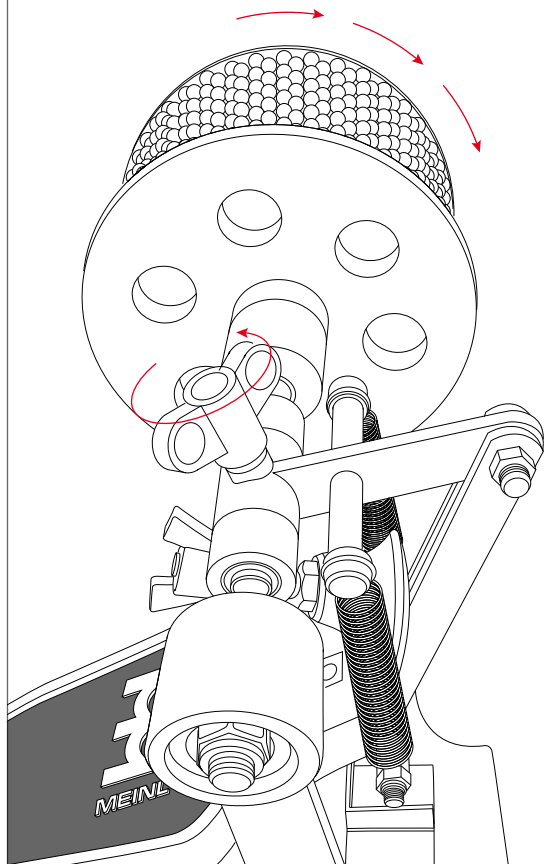

ASSEMBLY INSTRUCTION

FOOT CABASA
FCAS-L

1.

2.

3.

4.

5.

6.

7.

FOOT CABASA

FCAS-L

- Optional single or double-stroke setting
- 5 sound ports on each side for more volume
- Drum key included

Roland Meinl Musikinstrumente GmbH & Co. KG
Musik-Meinl-Str. 1, 91468 Gutenstetten, Germany
info@meinlpercussion.com
meinlpercussion.com