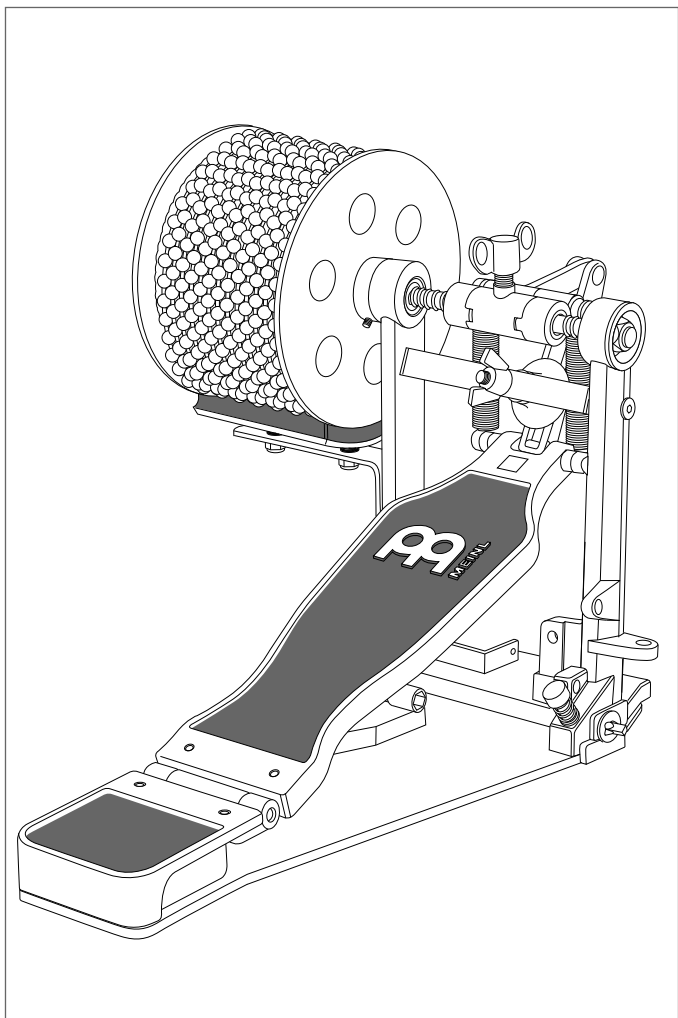

ASSEMBLY INSTRUCTION

FOOT CABASA
FCAS-L

1.

2.

3.

4.

5.

6.

7.

FOOT CABASA

FCAS-L

- Optional single or double-stroke setting
- 5 sound ports on each side for more volume
- Drum key included

Roland Meinl Musikinstrumente GmbH & Co. KG
Musik-Meinl-Str. 1, 91468 Gutenstetten, Germany
info@meinlpercussion.com
meinlpercussion.com