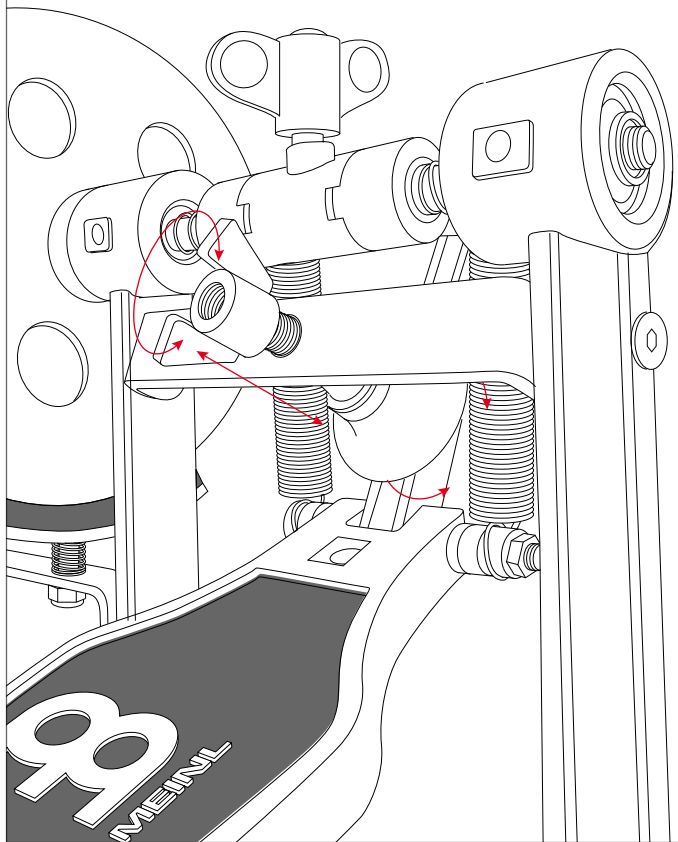

ASSEMBLY INSTRUCTION

FOOT CABASA
FCAS-L

1.

2.

3.

4.

5.

6.

7.

FOOT CABASA

FCAS-L

- Optional single or double-stroke setting
- 5 sound ports on each side for more volume
- Drum key included

Roland Meinl Musikinstrumente GmbH & Co. KG
Musik-Meinl-Str. 1, 91468 Gutenstetten, Germany
info@meinlpercussion.com
meinlpercussion.com