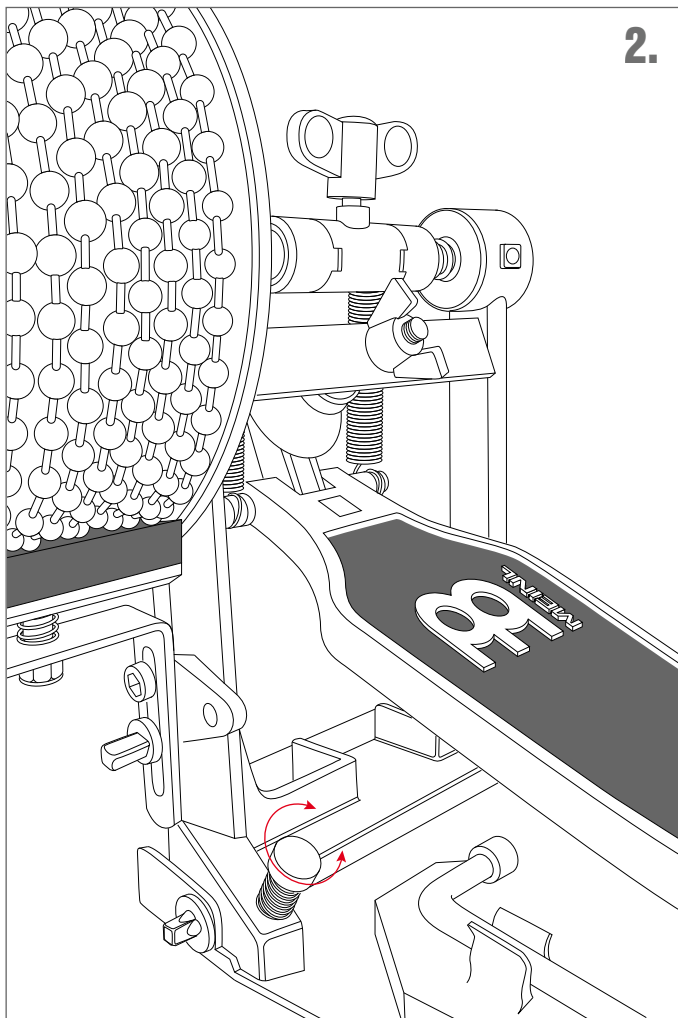

ASSEMBLY INSTRUCTION

FOOT CABASA
FCAS-L

1.

2.

3.

4.

5.

6.

7.

FOOT CABASA

FCAS-L

- Optional single or double-stroke setting
- 5 sound ports on each side for more volume
- Drum key included

Roland Meinl Musikinstrumente GmbH & Co. KG
Musik-Meinl-Str. 1, 91468 Gutenstetten, Germany
info@meinlpercussion.com
meinlpercussion.com