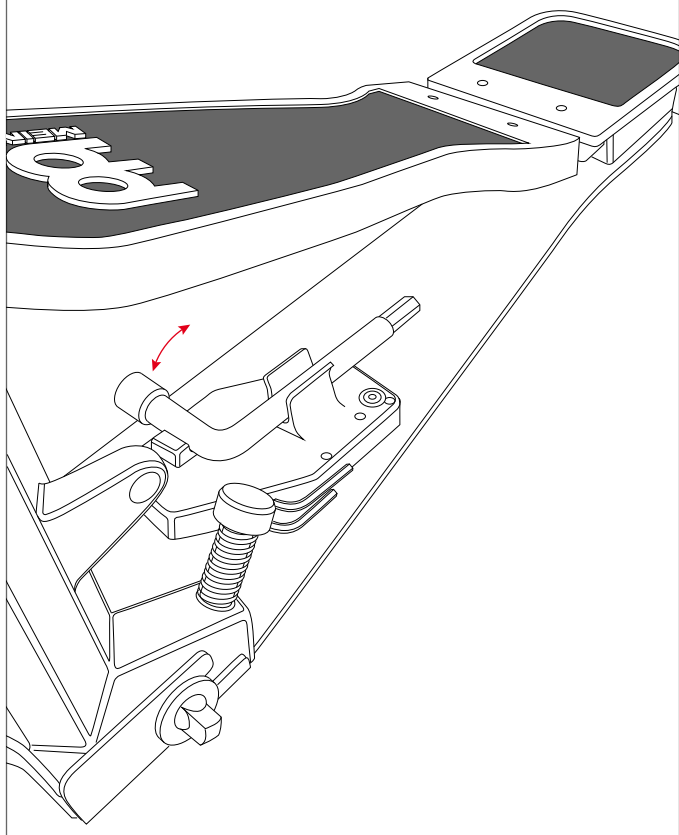

ASSEMBLY INSTRUCTION

FOOT CABASA
FCAS-L

1.

2.

3.

4.

5.

6.

7.

FOOT CABASA

FCAS-L

- Optional single or double-stroke setting
- 5 sound ports on each side for more volume
- Drum key included

Roland Meinl Musikinstrumente GmbH & Co. KG
Musik-Meinl-Str. 1, 91468 Gutenstetten, Germany
info@meinlpercussion.com
meinlpercussion.com