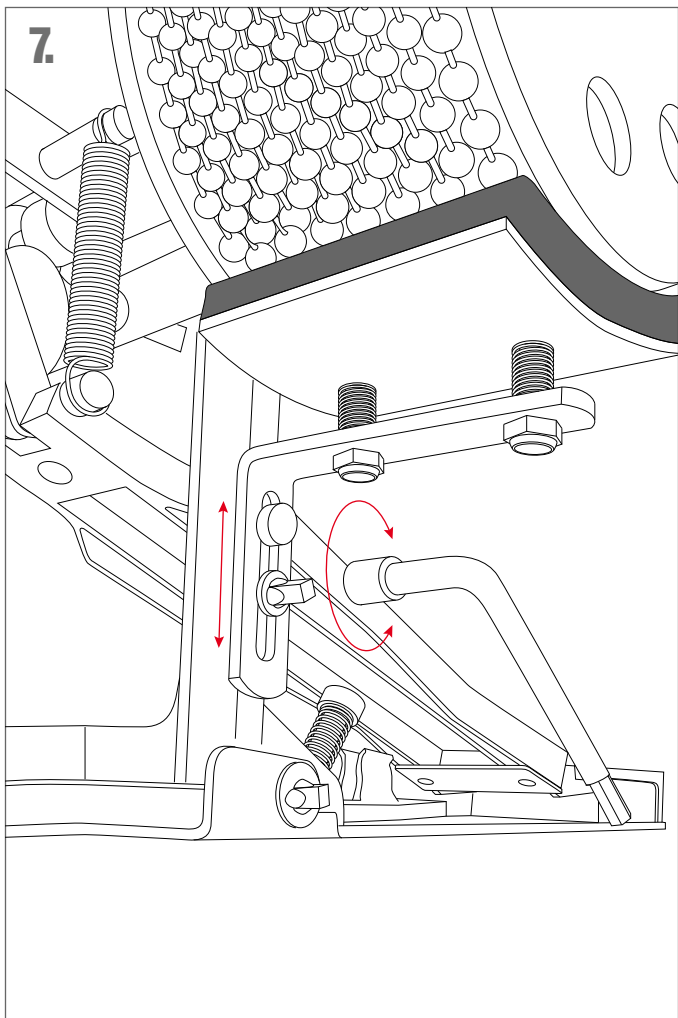

ASSEMBLY INSTRUCTION

FOOT CABASA
FCAS-L

1.

2.

3.

4.

5.

6.

7.

FOOT CABASA

FCAS-L

- Optional single or double-stroke setting
- 5 sound ports on each side for more volume
- Drum key included

Roland Meinl Musikinstrumente GmbH & Co. KG
Musik-Meinl-Str. 1, 91468 Gutenstetten, Germany
info@meinlpercussion.com
meinlpercussion.com